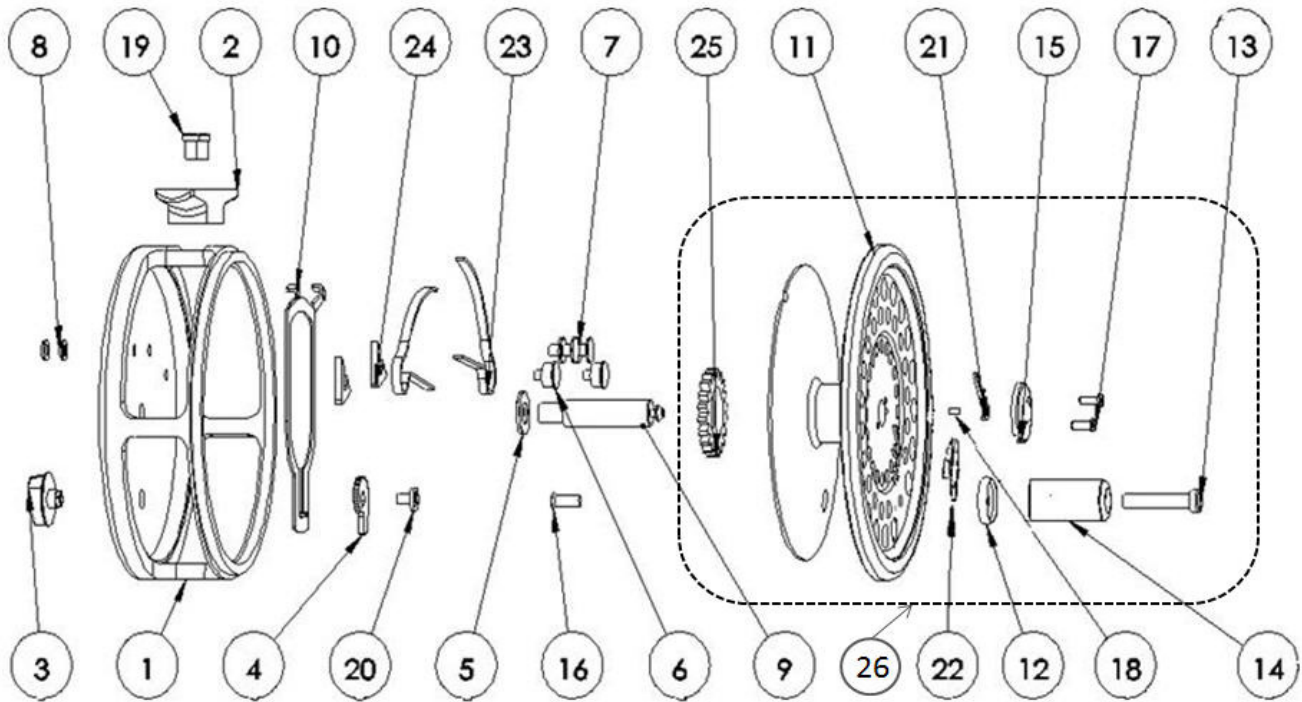

## PARTS LIST FOR HARDY MARQUIS NO. 1, NO. 2 & NO. 3 (Korean versions)

#	DESCRIPTION	QTY	PART NO.			HARDY No.		
			NO 1	NO 2	NO 3	NO 1	NO 2	NO 3
1	Frame	1	1329214	1329230	1329233	HREM010SP11	HREM020SP111	HREM030SP111
2	Reel Foot	1		1329215			HREM010SP12	
3	Regulator Knob	1		1329219			HREM010SP16	
4	Regulator Cam	1		1329221			HREM010SP18	
5	Spindle Washer	1		1329218			HREM010SP15	
6	Spring Stud	2		1329225			HREM010SP22	
7	Tongue Stud	2		1329223			HREM010SP20	
8	Tongue Stud Washer	2		1329224			HREM010SP21	
9	Spindle	1	1329217	1329231	1329234	HREM010SP141	HREM020SP141	HREM030SP141
10	Regulator Plate	1		1329220			HREM010SP17	
11	Drum	1	1329203	1329229	1329232	HREM010SP011	HREM020SP011	HREM030SP011
12	Handle Cup	1		1329205			HREM010SP03	
13	Handle Wire	1		1329206			HREM010SP04	
14	Handle Knob	1		1329204			HREM010SP02	
15	Latch Cover	1		1329208			HREM010SP06	
16	Handle Screw	1		1329236			HREUN005SP10	
17	Latch Screw	2		1329212			HREM010SP10	
18	Latch Stud	1		1329211			HREM010SP09	
19	Reel Foot Screw	2		1329216			HREM010SP13	
20	Self Tapping Screw	1		1329222			HREM010SP19	
21	Latch Bar	1		1329209			HREM010SP07	
22	Latch Spring	1		1329210			HREM010SP08	
23	Check Spring	2	1332716	1332727	1332727	0393	0406	0406
24	Tongue	2		1333870			0362	
25	Check Wheel	1		1333905			0592	
26	Spare Spool	1	1327959	1327960	1327961	NA	NA	NA

Reel Part Numbers: MARQUIS NO 1 - 1327638 ; MARQUIS NO 2 - 1327639 ; MARQUIS NO 3 - 1327640

18 00

Drawn: 8-April-2015

Drawing Version: 34-13206-00